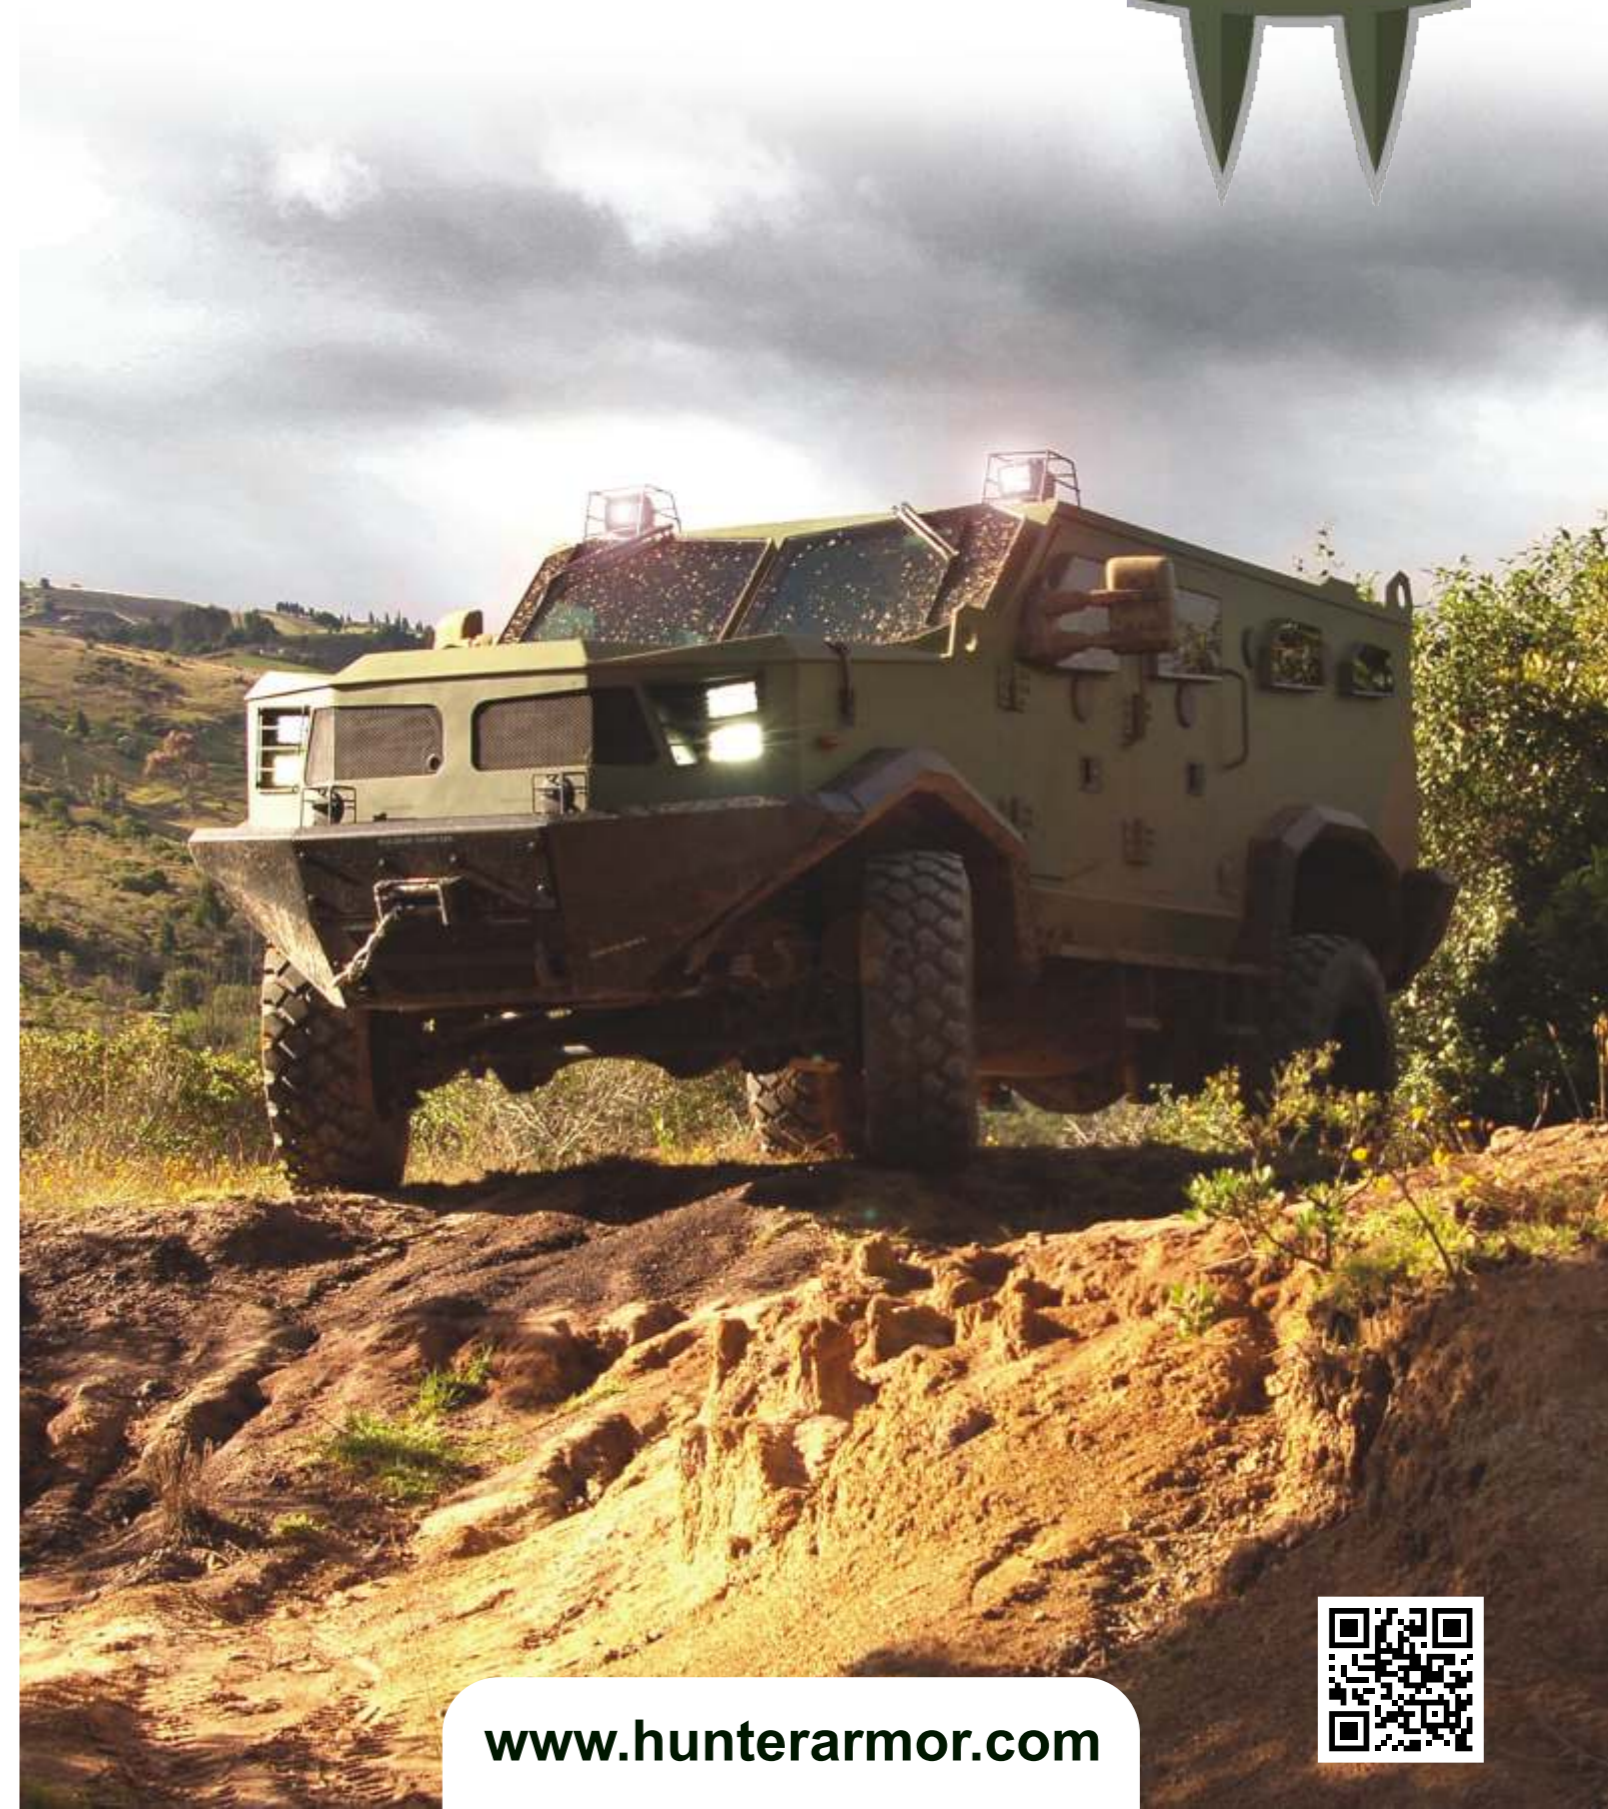

www.hunterarmor.com

www.hunterarmor.com

HUNTER TR-12

TACTICAL VEHICLE

The Hunter TR-12: Designed for Danger

The **Hunter TR-12** is a 12-person, multi-purpose tactical vehicle designed to carry troops to dangerous destinations.

A mono-hull built on an independent chassis, the versatile **Hunter TR-12** offers superior protection against guns and rifles, making it ideal for high-risk areas prone to clashes and ambushes. With 4x4 wheel drive action, it is possible for the vehicle to reach remote, difficult-to-access places.

The **Hunter TR-12's** superior features, including high quality technical configuration, a powerful fuel diesel engine, and cutting-edge wheel technology, make it a reliable vehicle for long distances.